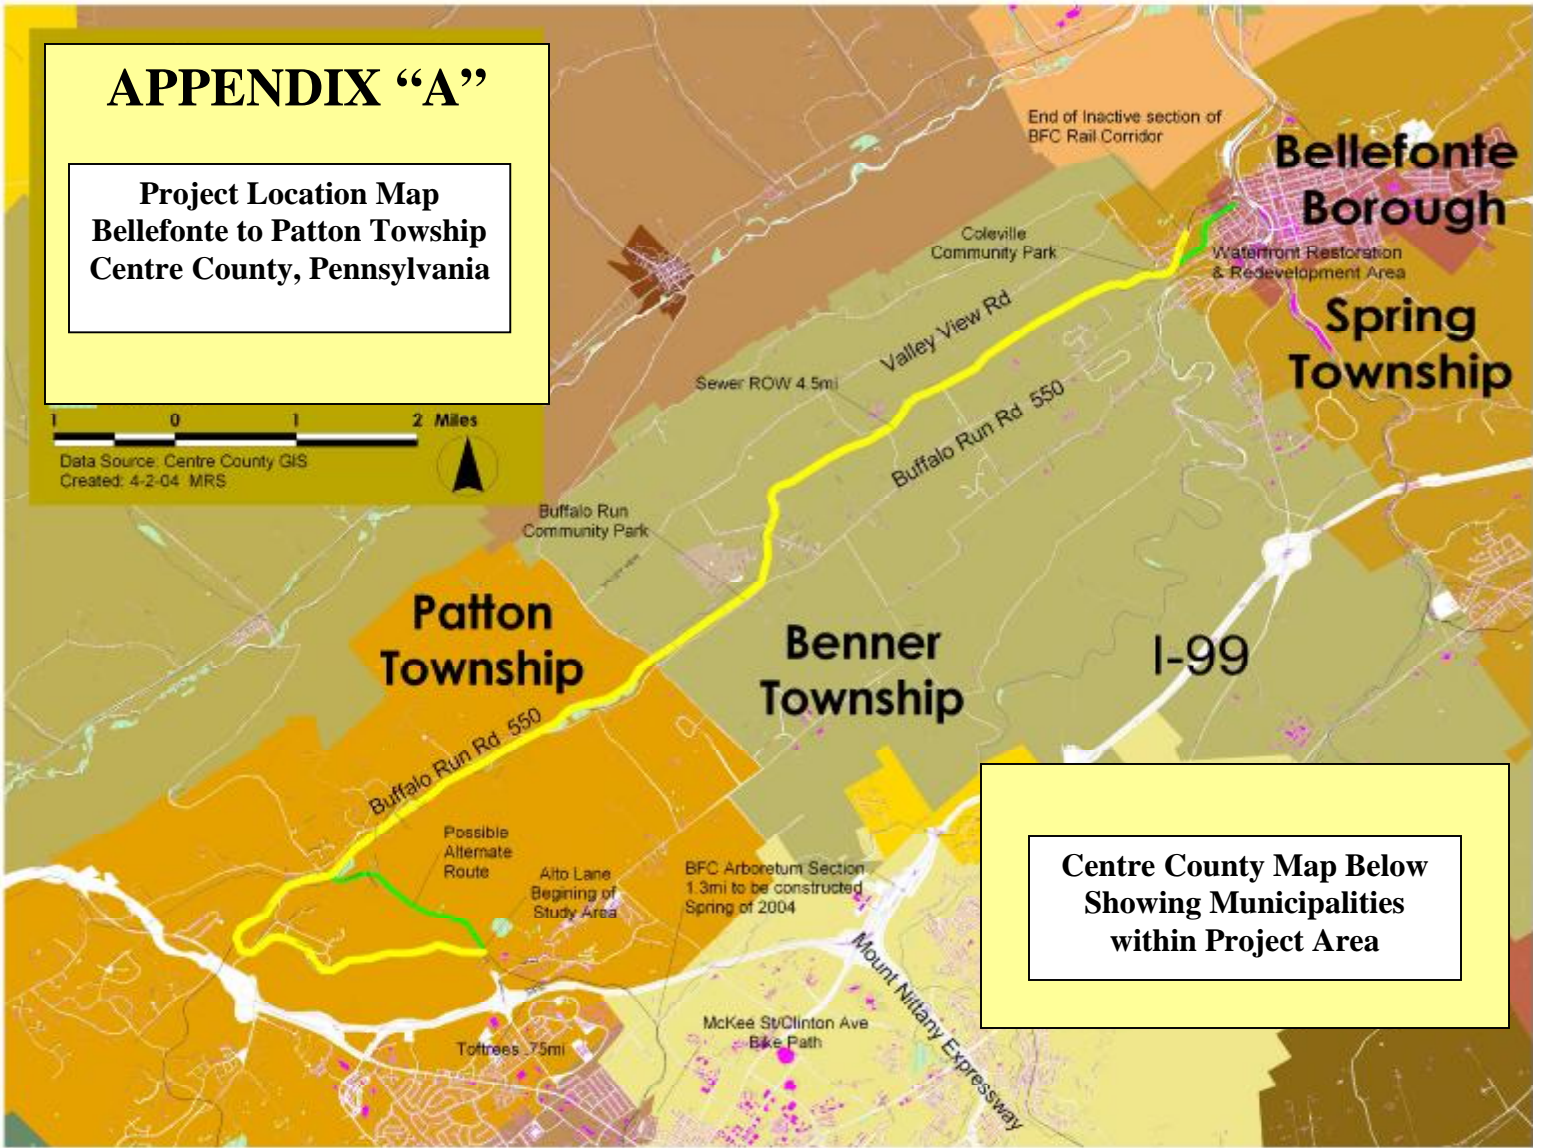

# APPENDIX "A"

## Project Location Map Bellefonte to Patton Township Centre County, Pennsylvania

1 0 1 2 Miles

Data Source: Centre County GIS  
Created: 4-2-04 MRS

Centre County Map Below  
Showing Municipalities  
within Project Area