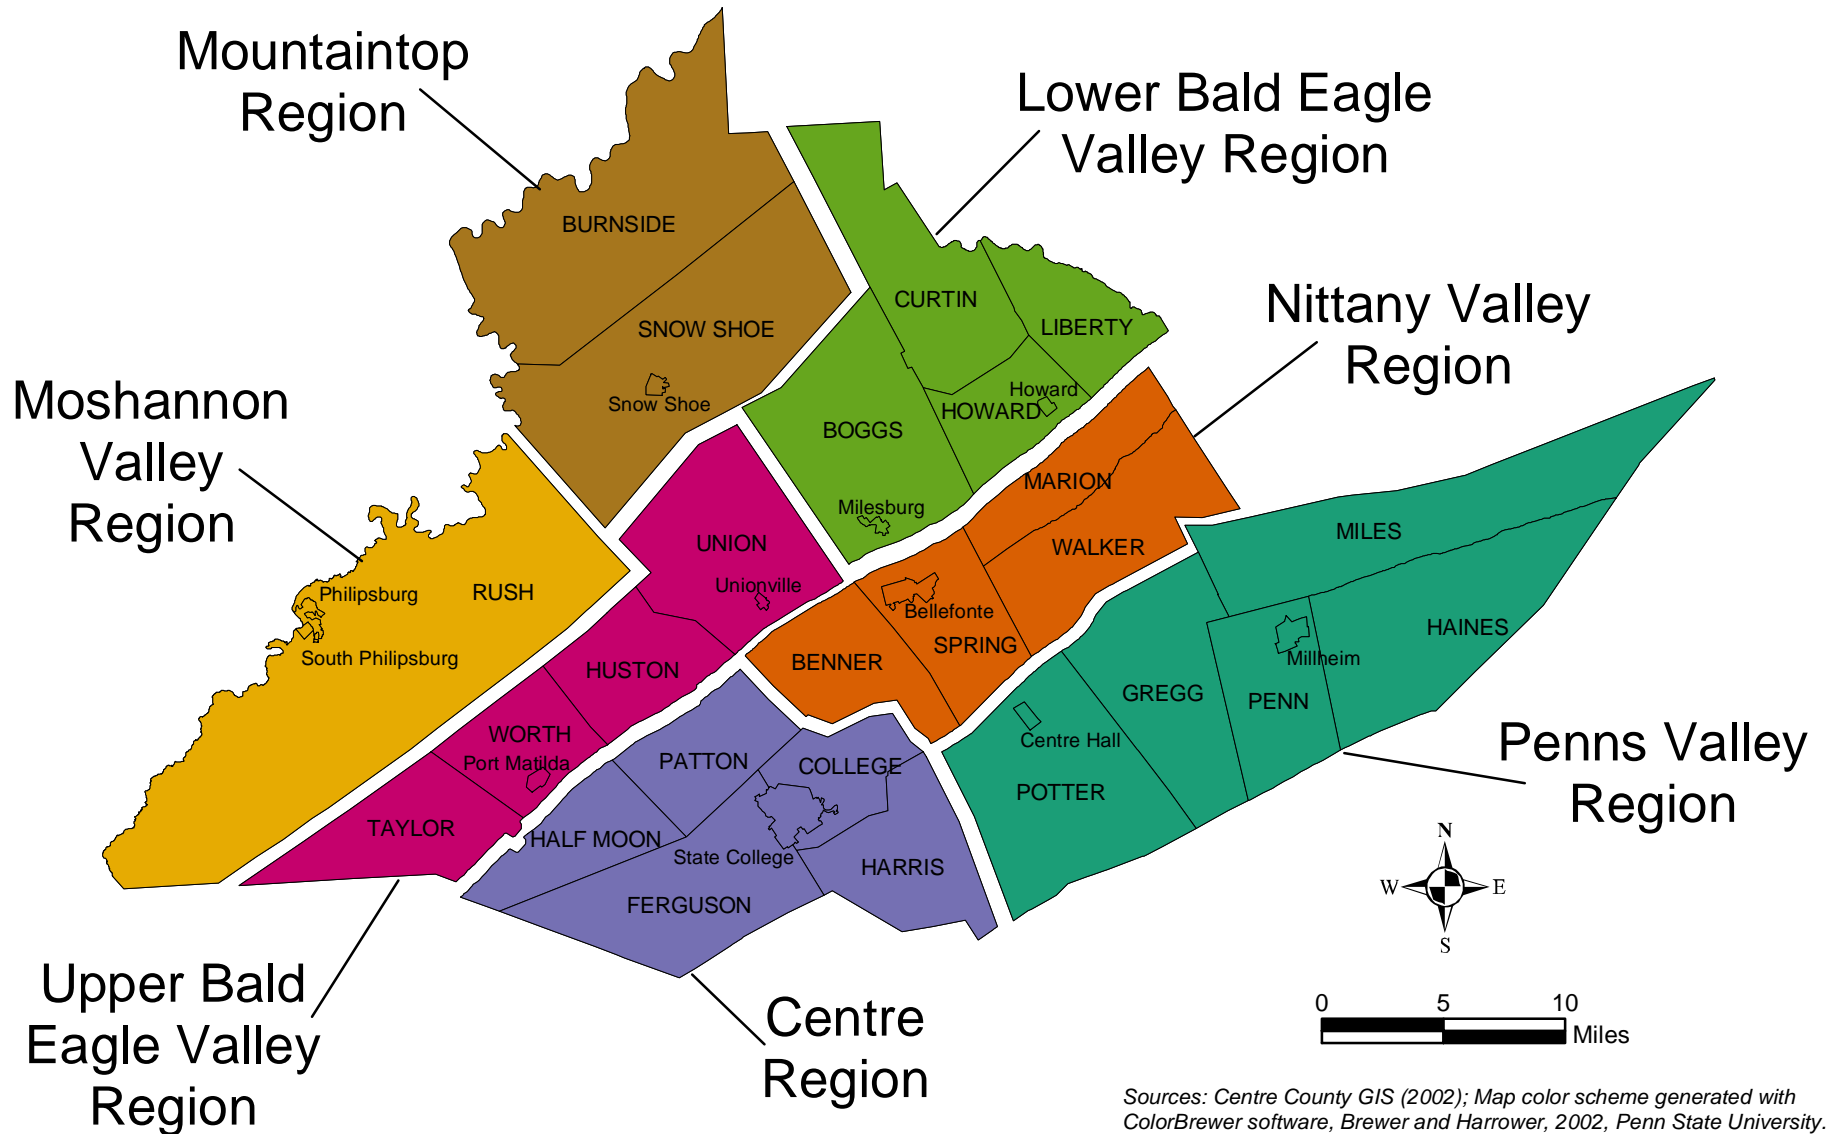

Centre County Comprehensive Plan

Planning Regions

Sources: Centre County GIS (2002); Map color scheme generated with ColorBrewer software, Brewer and Harrower, 2002, Penn State University.
 Prepared by: Centre County Planning Office, Bellefonte, PA, 2002.