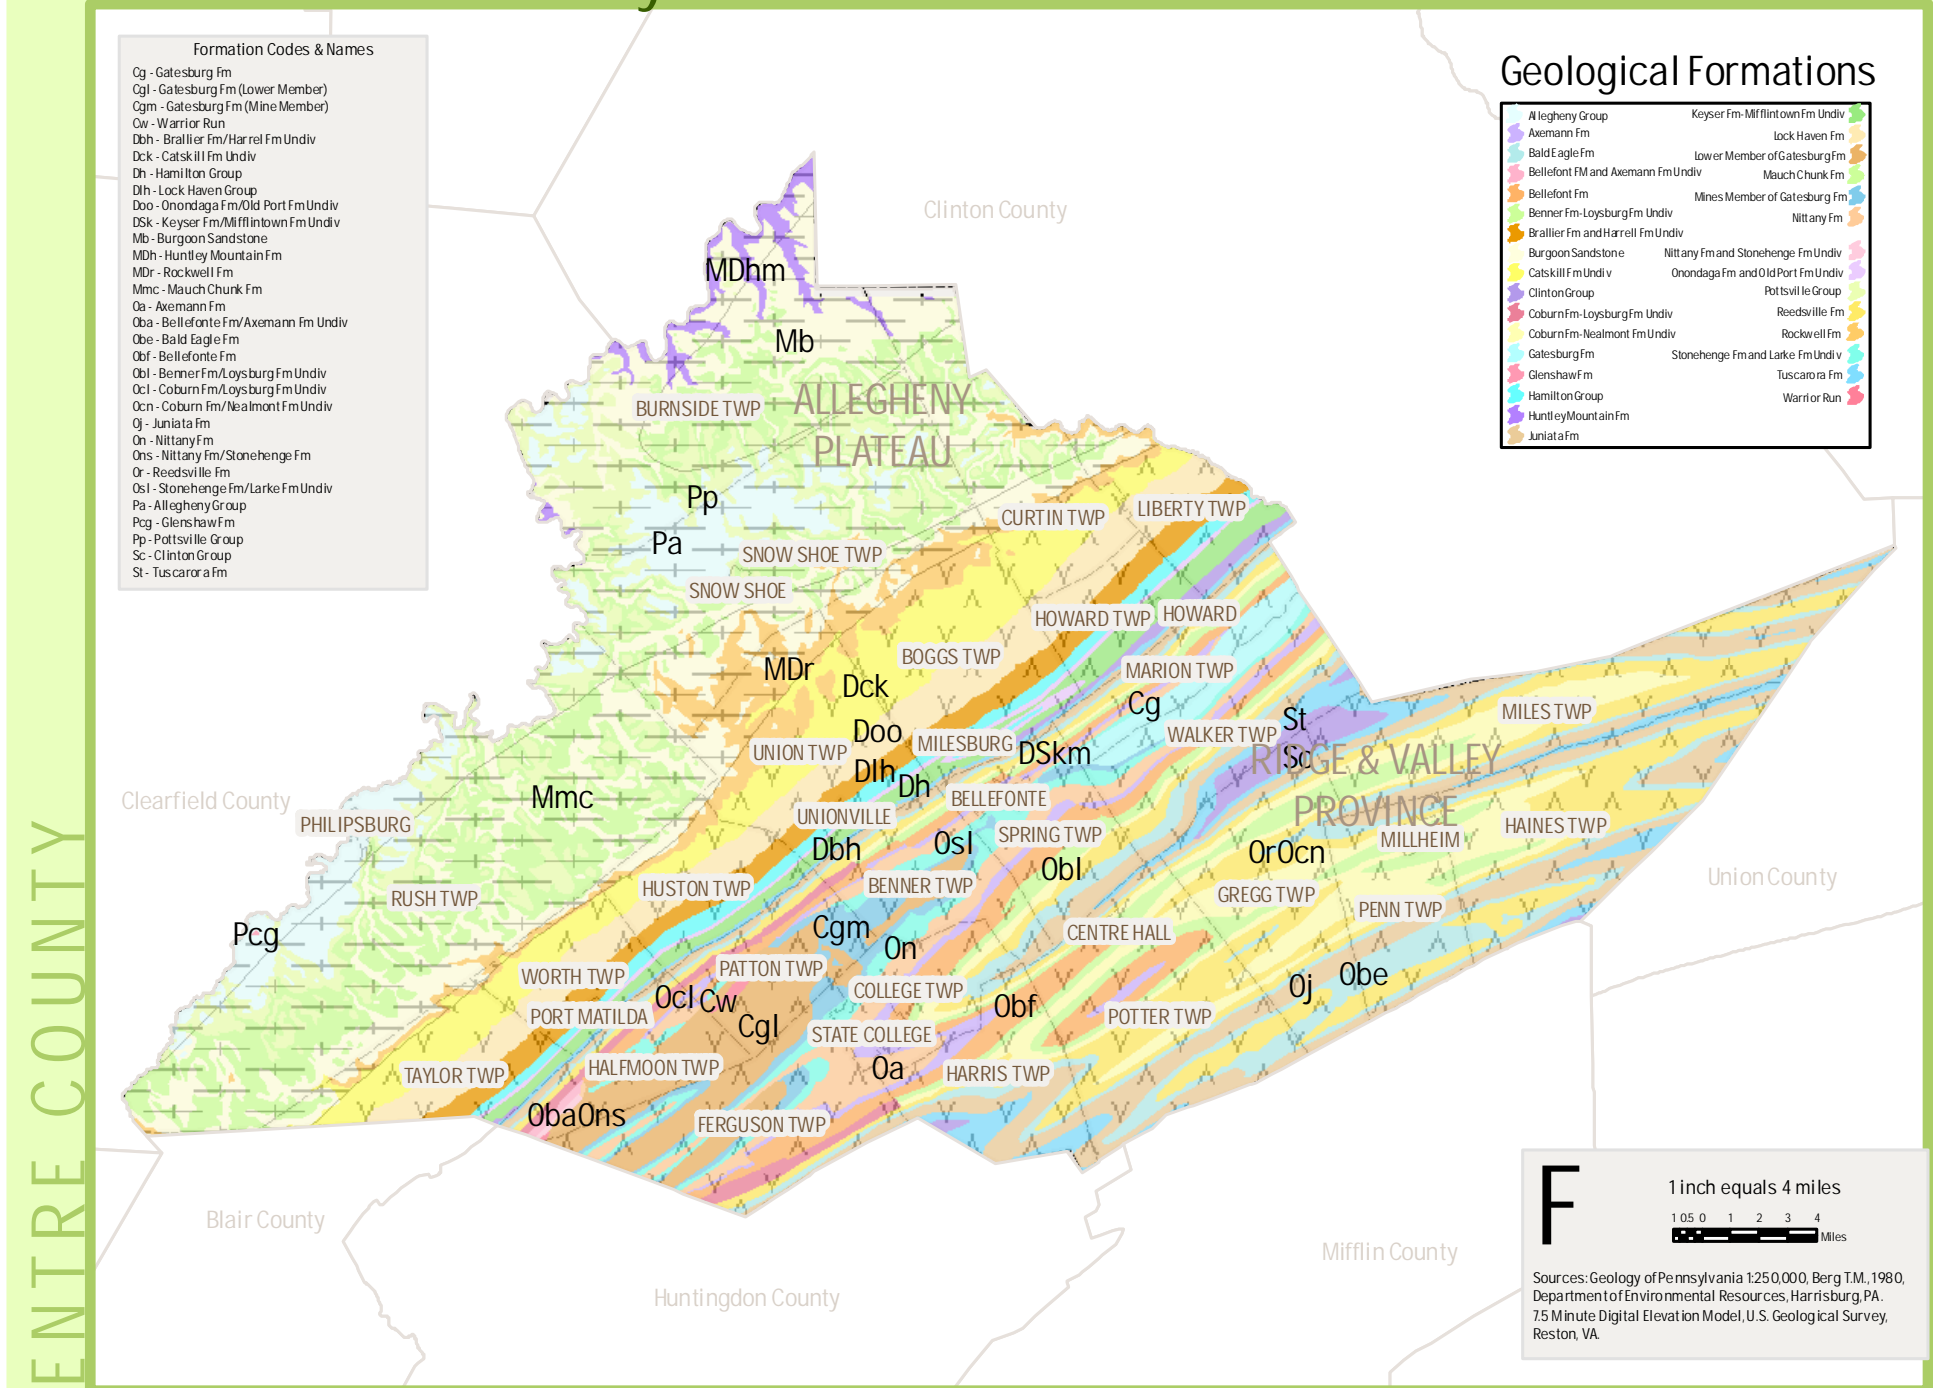

Recreation & Greenway Plan

LAND RESOURCES

CENTRE COUNTY