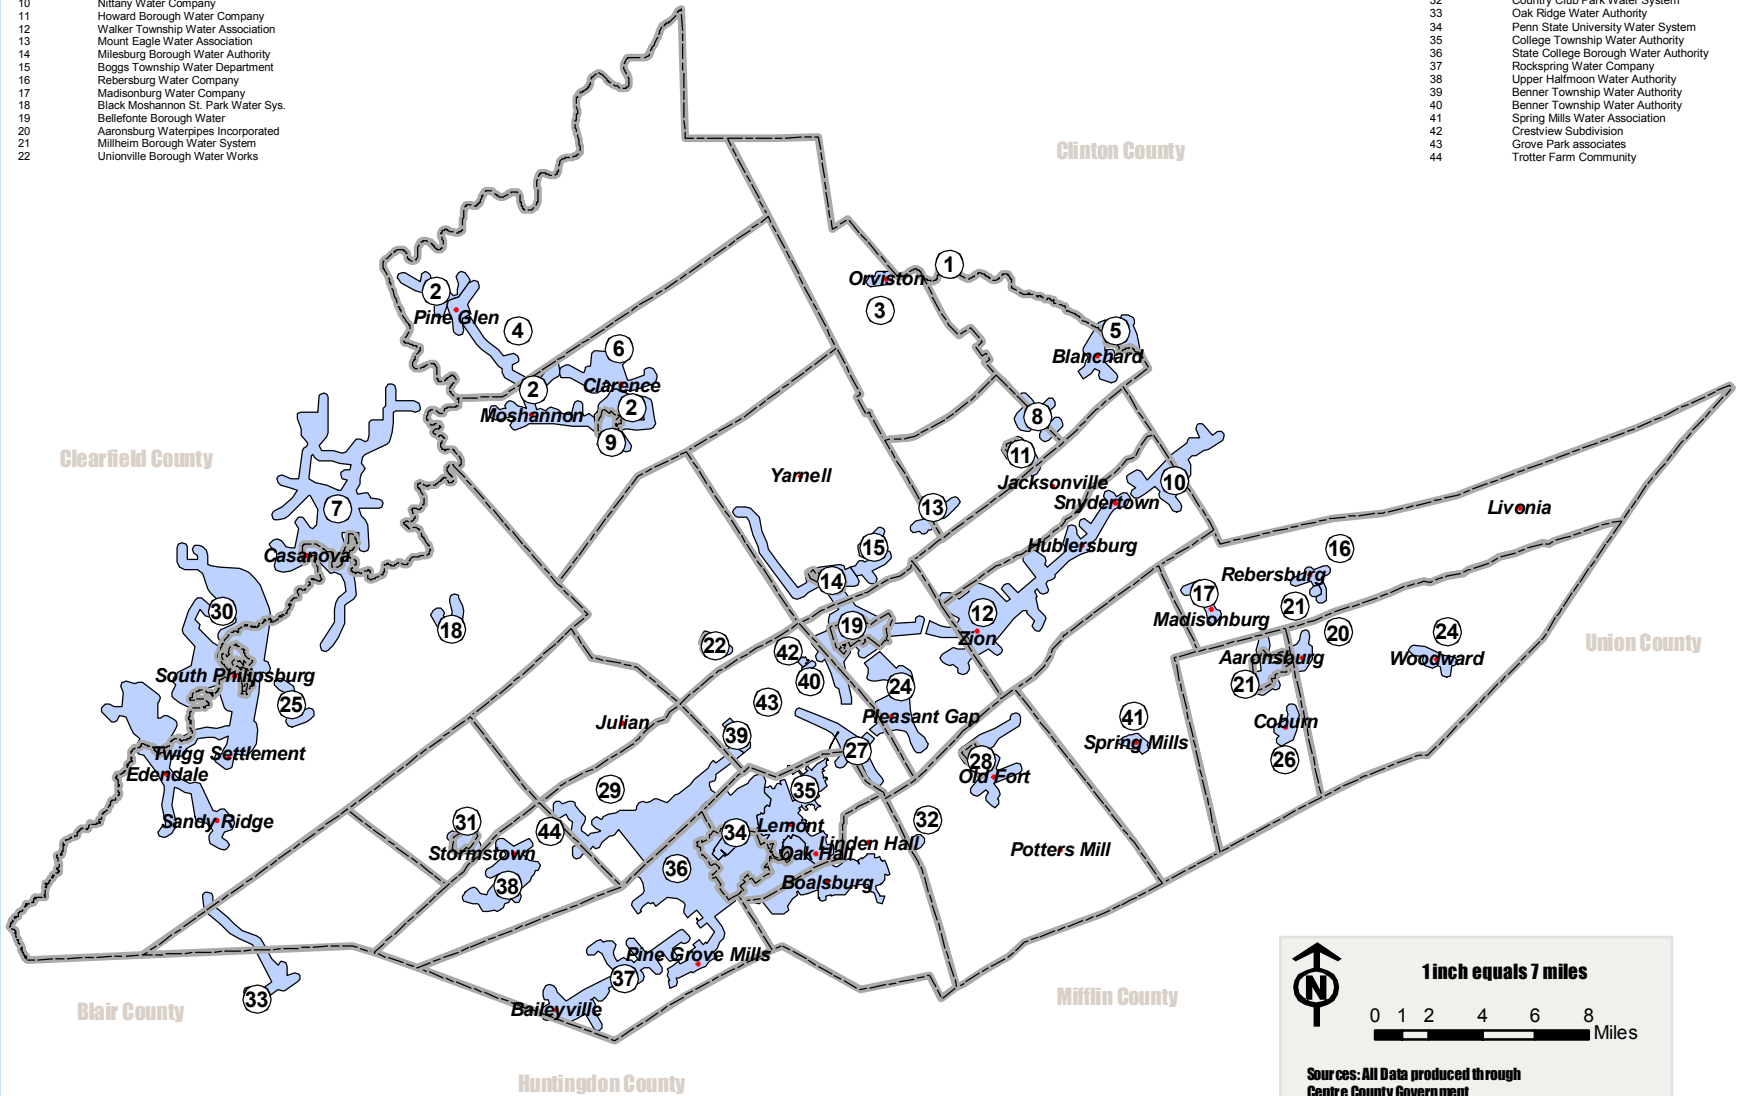

Water Service Areas

Number	Water Service Authority
23	East Haines Township Water Company
24	Spring Township Water Authority
25	Halfmoon Water Company
26	Penn Township Water District
27	State Correct. Instit. at Rockview
28	Centre Hall Borough Water Works
29	Ridgmont Water Systems
30	Pennsylvania American Water Company
31	Port Matilda Borough Water Works
32	Country Club Park Water System
33	Oak Ridge Water Authority
34	Penn State University Water System
35	College Township Water Authority
36	State College Borough Water Authority
37	Rockspring Water Company
38	Upper Halfmoon Water Authority
39	Benner Township Water Authority
40	Benner Township Water Authority
41	Spring Mills Water Association
42	Crestview Subdivision
43	Grove Park associates
44	Trotter Farm Community

1 inch equals 7 miles
Miles
Sources: All Data produced through Centre County Government

CENTRE COUNTY