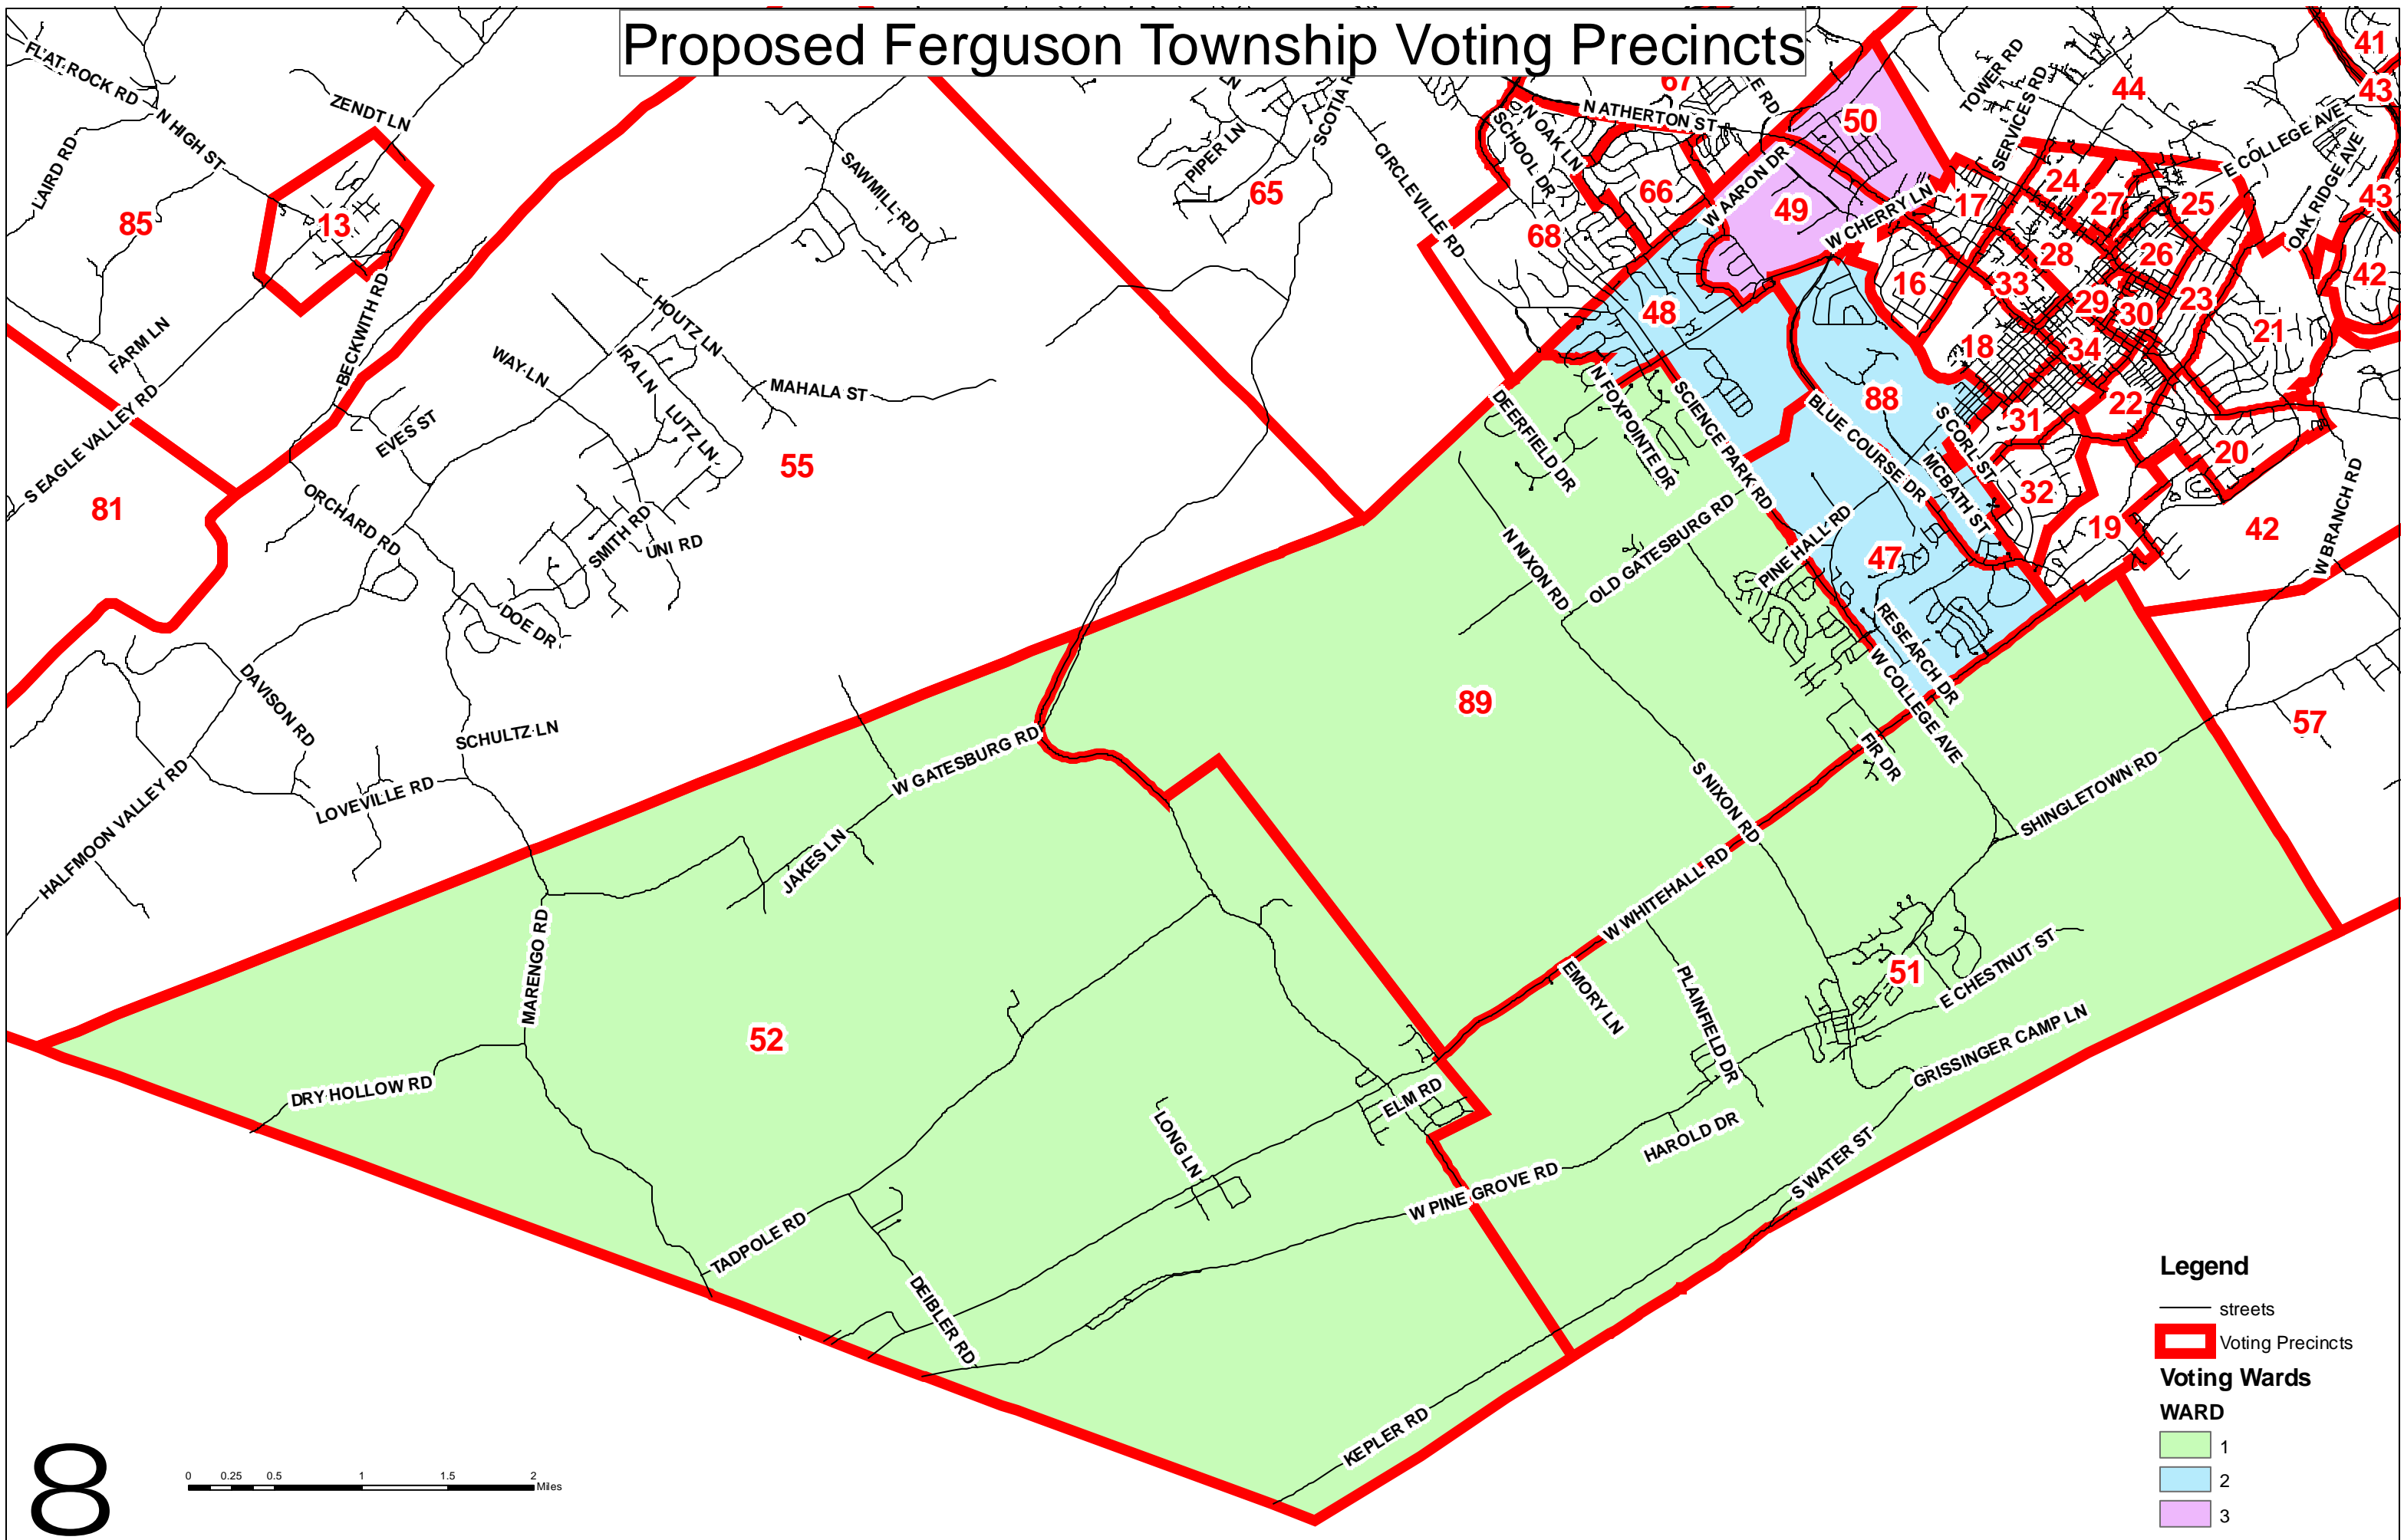

Proposed Ferguson Township Voting Precincts

Legend

- streets
- ▭ Voting Precincts

Voting Wards

WARD

- 1 (Green)
- 2 (Blue)
- 3 (Purple)